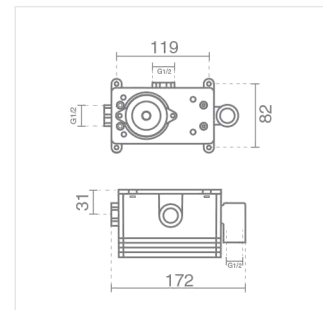

Melody

Basin and Shower - Central

Basin Product code: 8152-12-101

Shower Product code: 8152-14-101