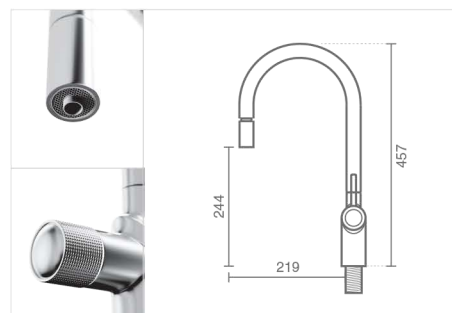

Luma

Kitchen

▲ آیفشان دو راهه مخصوص شرکت Neoperl
▲ مجهز به Advanced Light Technology که
جلوه بصری ویژه در هنگام استفاده از آب تصفیه
می بخشد
▲ علمک چرخان °۳۶۰
▲ شیلنگ پیسوار Ultra-Flex
▲ رعایت استاندارد EN817 اروپا برای عناصر آلیاژ و به
ویژه عنصر سرب در محدوده ۰,۸٪ الی ۱,۲٪

▲ شیر آشپزخانه شاوری تصفیه دار لوما
▲ شیلنگ Pull Down دو راهه مجزا با روکش نایلونی
۴۸ رشته جهت خروج جداگانه آب تصفیه و آب شهری
▲ شیلنگ Pull Down با طول بیش از ۷۰۰ میلی متر
▲ استفاده از کارتریج آلمانی Push Button
Volume Control
▲ استفاده از کارتریج سرامیکی ۴۰ میلی متری
شرکت KEROX