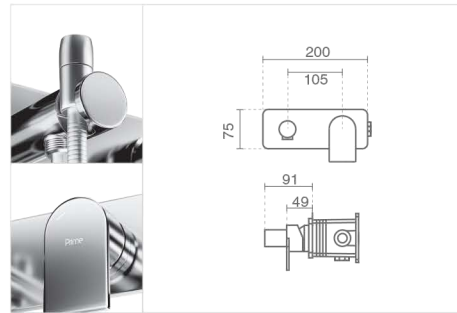

Melody

Shower

Product code: 8152-14-102

- دارای دستگیره و پنل اصلی ریخته گری شده
- صفحه آبریز ریخته گری شده و آبریز فلزی
- آیفشان Neoperl M22
- صفحه آب بندی داخلی
- صفحه بیرونی ریخته گری زاماک
- رعایت استاندارد EN817 اروپا برای عناصر آلیاژ و به ویژه عنصر سرب
- در محدوده ۰,۸٪ الی ۱,۲٪